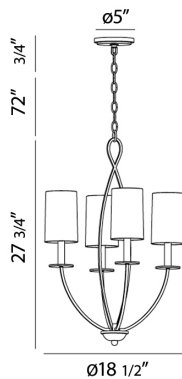

CASTANA, 4-LIGHT CHANDELIER

Product Details

Item No.	:	28071-013
Finish	:	Satin Gold
Shade	:	White
Diameter	:	18.5"
Height	:	27.75"
Est. Weight	:	12.76 lbs
Approval	:	cULus

BULB DETAILS

No. of Bulbs	:	4
Bulb Type	:	B10
Bulb Voltage	:	120V
Bulb Wattage	:	60W
Bulb Socket	:	E12
Input Voltage	:	120V
Dimmable	:	Yes
Bulb Included	:	No

Options Available

ITEM NO.	FINISH	SHADE
28071-013	Satin Gold	White
28071-020	Chrome	White

Slender sweeping satin arms supporting ivory fabric shades

TECHNICAL DETAILS

Hanging Support Type	:	Chain
Chain Length	:	72"
Canopy Diameter	:	5"
Canopy Height	:	0.75"