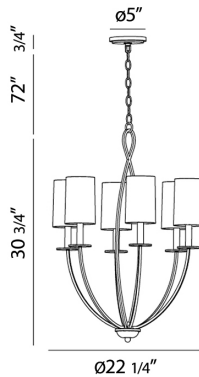

CASTANA, 6-LIGHT CHANDELIER

Product Details

Item No.	:	28072-010
Finish	:	Satin Gold
Shade	:	White
Diameter	:	22.25"
Height	:	30.75"
Est. Weight	:	16.5 lbs
Approval	:	cULus

BULB DETAILS

No. of Bulbs	:	6
Bulb Type	:	B10
Bulb Voltage	:	120V
Bulb Wattage	:	60W
Bulb Socket	:	E12
Input Voltage	:	120V
Dimmable	:	Yes
Bulb Included	:	No

Options Available

ITEM NO.	FINISH	SHADE
28072-010	Satin Gold	White
28072-027	Chrome	White

Slender sweeping satin arms supporting ivory fabric shades

TECHNICAL DETAILS

Hanging Support Type	:	Chain
Chain Length	:	72"
Canopy Diameter	:	5"
Canopy Height	:	0.75"