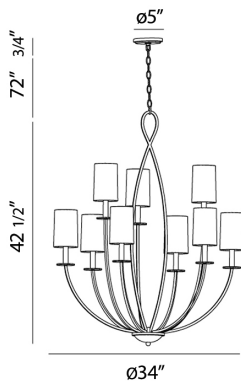

CASTANA, 9-LIGHT CHANDELIER

Product Details

Item No.	:	28073-024
Finish	:	Chrome
Shade	:	White
Diameter	:	34"
Height	:	42.5"
Est. Weight	:	38.72 lbs
Approval	:	cULus

BULB DETAILS

No. of Bulbs	:	9
Bulb Type	:	B10
Bulb Voltage	:	120V
Bulb Wattage	:	60W
Bulb Socket	:	E12
Input Voltage	:	120V
Dimmable	:	Yes
Bulb Included	:	No

Options Available

ITEM NO.	FINISH	SHADE
28073-017	Satin Gold	White
28073-024	Chrome	White

Slender sweeping satin arms supporting ivory fabric shades

TECHNICAL DETAILS

Hanging Support Type	:	Chain
Chain Length	:	72"
Canopy Diameter	:	5"
Canopy Height	:	0.75"