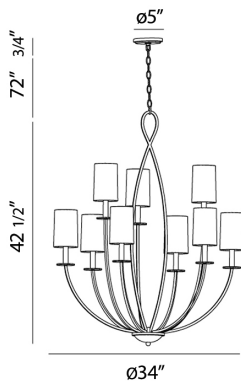

### Product Details

Item No.	:	28073-017
Finish	:	Satin Gold
Shade	:	White
Diameter	:	34"
Height	:	42.5"
Est. Weight	:	38.72 lbs
Approval	:	cULus

### BULB DETAILS

No. of Bulbs	:	9
Bulb Type	:	B10
Bulb Voltage	:	120V
Bulb Wattage	:	60W
Bulb Socket	:	E12
Input Voltage	:	120V
Dimmable	:	Yes
Bulb Included	:	No

### TECHNICAL DETAILS

Hanging Support Type	:	Chain
Chain Length	:	72"
Canopy Diameter	:	5"
Canopy Height	:	0.75"