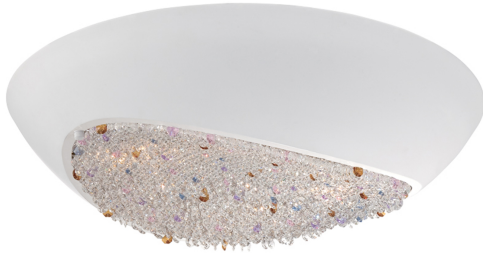

KARINA, 6-LIGHT FLUSHMOUNT

Product Details

Item No.	:	28106-012
Finish	:	Luminous White
Diameter	:	23.5"
Height	:	4.75"
Est. Weight	:	17.82 lbs
Approval	:	cETLus

BULB DETAILS

No. of Bulbs	:	6
Bulb Type	:	G9
Bulb Voltage	:	120V
Bulb Wattage	:	40W
Bulb Socket	:	G9
Input Voltage	:	120V
Dimmable	:	Yes
Bulb Included	:	Yes

Options Available

ITEM NO.	FINISH	SHADE
28106-012	Luminous White	
28106-029	Gold Foil	

TECHNICAL DETAILS

Canopy Diameter	:	20"
Canopy Height	:	1"

A bed of clear and color accented crystals enclosed by a satin metallic shell