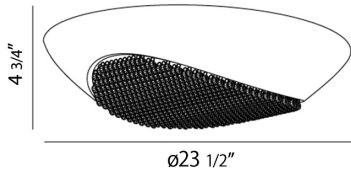

KARINA, 6-LIGHT FLUSHMOUNT

Product Details

Item No.	:	28106-012
Finish	:	Luminous White
Diameter	:	23.5"
Height	:	4.75"
Est. Weight	:	17.82 lbs
Approval	:	cETLus

BULB DETAILS

No. of Bulbs	:	6
Bulb Type	:	G9
Bulb Voltage	:	120V
Bulb Wattage	:	40W
Bulb Socket	:	G9
Input Voltage	:	120V
Dimmable	:	Yes
Bulb Included	:	Yes

Options Available

ITEM NO.	FINISH	SHADE
28106-012	Luminous White	
28106-029	Gold Foil	

TECHNICAL DETAILS

Canopy Diameter	:	20"
Canopy Height	:	1"

A bed of clear and color accented crystals enclosed by a satin metallic shell