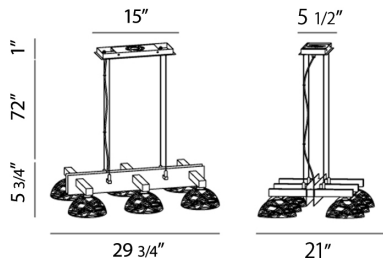

CARAMICO, 6-LIGHT CHANDELIER

Product Details

Item No.	:	28137-016
Finish	:	Chrome
Shade	:	Clear Glass
Length	:	29.75"
Width	:	21"
Height	:	5.75"
Est. Weight	:	32.34 lbs
Approval	:	cETLus

BULB DETAILS

No. of Bulbs	:	6
Bulb Type	:	G9
Bulb Voltage	:	120V
Bulb Wattage	:	40W
Bulb Socket	:	G9
Input Voltage	:	120V
Dimmable	:	Yes
Bulb Included	:	Yes

Options Available

ITEM NO.	FINISH	SHADE
28137-016	Chrome	Clear Glass

Hand crafted drizzled glass diffusers supported by a chrome framework

TECHNICAL DETAILS

Hanging Support Type	:	Aircraft Cable
Aircraft Cable Length	:	72"
Canopy Length	:	15"
Canopy Width	:	5.5"
Canopy Height	:	1"