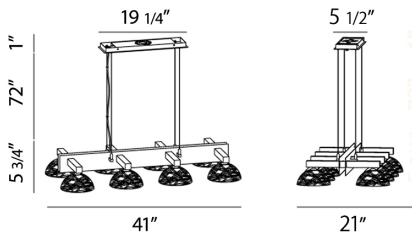

CARAMICO, 8-LIGHT CHANDELIER

Product Details

Item No.	:	28138-013
Finish	:	Chrome
Shade	:	Clear Glass
Length	:	41"
Width	:	21"
Height	:	5.75"
Est. Weight	:	42.24 lbs
Approval	:	cETLus

BULB DETAILS

No. of Bulbs	:	8
Bulb Type	:	G9
Bulb Voltage	:	120V
Bulb Wattage	:	40W
Bulb Socket	:	G9
Input Voltage	:	120V
Dimmable	:	Yes
Bulb Included	:	Yes

Options Available

ITEM NO.	FINISH	SHADE
28138-013	Chrome	Clear Glass

Hand crafted drizzled glass diffusers supported by a chrome framework

TECHNICAL DETAILS

Hanging Support Type	:	Aircraft Cable
Aircraft Cable Length	:	72"
Canopy Length	:	19.25"
Canopy Width	:	5.5"
Canopy Height	:	1"