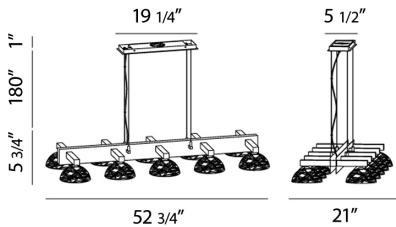

CARAMICO, 10-LIGHT CHANDELIER

Product Details

| | | |
|-------------|---|-------------|
| Item No. | : | 28139-010 |
| Finish | : | Chrome |
| Shade | : | Clear Glass |
| Length | : | 52.75" |
| Width | : | 21" |
| Height | : | 5.75" |
| Est. Weight | : | 51.26 lbs |
| Approval | : | cETLus |

| | | |
|-----------------------|---|----------------|
| Hanging Support Type | : | Aircraft Cable |
| Aircraft Cable Length | : | 180" |
| Canopy Length | : | 19.25" |
| Canopy Width | : | 5.5" |
| Canopy Height | : | 1" |