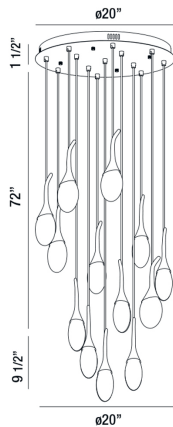

OZ, 13-LIGHT LED CHANDELIER

Product Details

Item No.	:	28158-011
Finish	:	Chrome
Shade	:	Clear Glass
Diameter	:	20"
Height	:	9.5"
Est. Weight	:	25.52 lbs
Approval	:	cETLus

BULB DETAILS

No. of Bulbs	:	13
Bulb Type	:	LED
Bulb Wattage	:	3W
Bulb Socket	:	LED
Input Voltage	:	120V
Dimmable	:	Yes
Lumens	:	2000lm
Kelvin	:	3200K
Bulb Included	:	Yes

Options Available

ITEM NO.	FINISH	SHADE
28158-011	Chrome	Clear Glass

Hammered metal supporting clear cast glass

TECHNICAL DETAILS

Hanging Support Type	:	Wire
Wire Length	:	72"
Canopy Diameter	:	20"
Canopy Height	:	1.5"