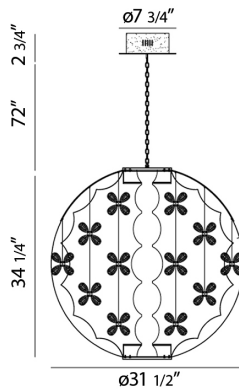

WORLD, 2-LIGHT LED CHANDELIER

Product Details

Item No.	:	28160-014
Finish	:	Chrome
Shade	:	Clear Crystal
Diameter	:	31.5"
Height	:	34.25"
Est. Weight	:	45.54 lbs
Approval	:	cETLus

BULB DETAILS

No. of Bulbs	:	2
Bulb Type	:	LED
Bulb Wattage	:	18W
Bulb Socket	:	LED
Input Voltage	:	120V
Dimmable	:	Yes
Lumens	:	1950lm
Kelvin	:	4200K
CRI	:	72+
Bulb Included	:	Yes

Options Available

ITEM NO.	FINISH	SHADE
28160-014	Chrome	Clear Crystal

Airy forms of clear cut crystal in a polished chrome open globe

TECHNICAL DETAILS

Hanging Support Type	:	Chain
Chain Length	:	72"
Canopy Diameter	:	7.75"
Canopy Height	:	2.75"