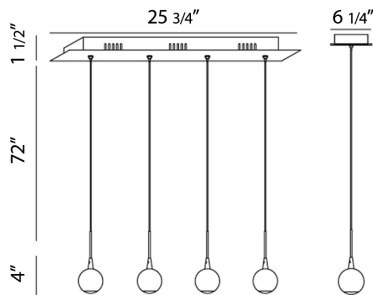

PATRUNO, 4-LIGHT LED CHANDELIER

Product Details

Item No.	:	28167-013
Finish	:	Matte White
Shade	:	Frosted Acrylic
Length	:	25.75"
Width	:	4"
Height	:	4"
Est. Weight	:	9.46 lbs
Approval	:	cETLus

BULB DETAILS

No. of Bulbs	:	4
Bulb Type	:	LED
Bulb Wattage	:	2.2W
Bulb Socket	:	LED
Input Voltage	:	120V
Dimmable	:	Yes
Lumens	:	640lm
Kelvin	:	4200K
CRI	:	72+
Bulb Included	:	Yes

Options Available

ITEM NO.	FINISH	SHADE
28167-013	Matte White	Frosted Acrylic

Contemporary matte metal spheres arranged into clustered arrays

TECHNICAL DETAILS

Hanging Support Type	:	Wire
Wire Length	:	72"
Canopy Length	:	25.75"
Canopy Width	:	6.25"
Canopy Height	:	1.5"

PROJECT INFORMATION