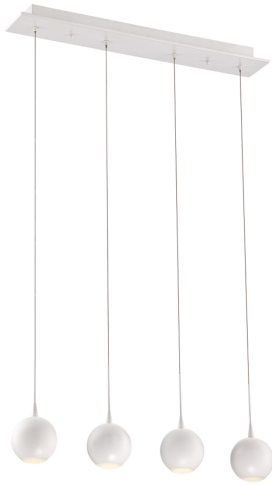

PATRUNO, 4-LIGHT LED CHANDELIER

Product Details

Item No.	:	28167-013
Finish	:	Matte White
Shade	:	Frosted Acrylic
Length	:	25.75"
Width	:	4"
Height	:	4"
Est. Weight	:	9.46 lbs
Approval	:	cETLus

BULB DETAILS

No. of Bulbs	:	4
Bulb Type	:	LED
Bulb Wattage	:	2.2W
Bulb Socket	:	LED
Input Voltage	:	120V
Dimmable	:	Yes
Lumens	:	640lm
Kelvin	:	4200K
CRI	:	72+
Bulb Included	:	Yes

Options Available

ITEM NO.	FINISH	SHADE
28167-013	Matte White	Frosted Acrylic

Contemporary matte metal spheres arranged into clustered arrays

TECHNICAL DETAILS

Hanging Support Type	:	Wire
Wire Length	:	72"
Canopy Length	:	25.75"
Canopy Width	:	6.25"
Canopy Height	:	1.5"

PROJECT INFORMATION