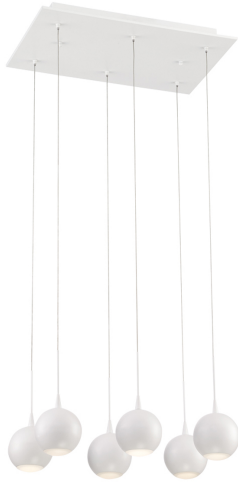

PATRUNO, 6-LIGHT LED CHANDELIER

Product Details

Item No.	:	28168-010
Finish	:	Matte White
Shade	:	Frosted Acrylic
Length	:	18.5"
Width	:	11.5"
Height	:	4"
Est. Weight	:	11.66 lbs
Approval	:	cETLus

BULB DETAILS

No. of Bulbs	:	6
Bulb Type	:	LED
Bulb Wattage	:	2.2W
Bulb Socket	:	LED
Input Voltage	:	120V
Dimmable	:	Yes
Lumens	:	950lm
Kelvin	:	4200K
CRI	:	72+
Bulb Included	:	Yes

Options Available

ITEM NO.	FINISH	SHADE
28168-010	Matte White	Frosted Acrylic

Contemporary matte metal spheres arranged into clustered arrays

TECHNICAL DETAILS

Hanging Support Type	:	Wire
Wire Length	:	72"
Canopy Length	:	18.5"
Canopy Width	:	11.5"
Canopy Height	:	1.5"

PROJECT INFORMATION