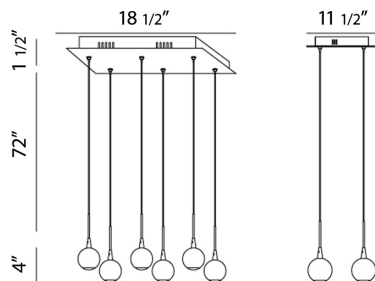

PATRUNO, 6-LIGHT LED CHANDELIER

Product Details

Item No.	:	28168-010
Finish	:	Matte White
Shade	:	Frosted Acrylic
Length	:	18.5"
Width	:	11.5"
Height	:	4"
Est. Weight	:	11.66 lbs
Approval	:	cETLus

BULB DETAILS

No. of Bulbs	:	6
Bulb Type	:	LED
Bulb Wattage	:	2.2W
Bulb Socket	:	LED
Input Voltage	:	120V
Dimmable	:	Yes
Lumens	:	950lm
Kelvin	:	4200K
CRI	:	72+
Bulb Included	:	Yes

Options Available

ITEM NO.	FINISH	SHADE
28168-010	Matte White	Frosted Acrylic

Contemporary matte metal spheres arranged into clustered arrays

TECHNICAL DETAILS

Hanging Support Type	:	Wire
Wire Length	:	72"
Canopy Length	:	18.5"
Canopy Width	:	11.5"
Canopy Height	:	1.5"

PROJECT INFORMATION