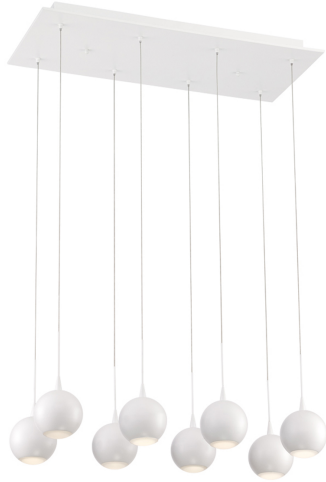

PATRUNO, 8-LIGHT LED CHANDELIER

Product Details

Item No.	:	28169-017
Finish	:	Matte White
Shade	:	Frosted Acrylic
Length	:	25.75"
Width	:	11.5"
Height	:	4"
Est. Weight	:	16.28 lbs
Approval	:	cETLus

BULB DETAILS

No. of Bulbs	:	8
Bulb Type	:	LED
Bulb Wattage	:	2.2W
Bulb Socket	:	LED
Input Voltage	:	120V
Dimmable	:	Yes
Lumens	:	1200lm
Kelvin	:	4200K
CRI	:	72+
Bulb Included	:	Yes

Options Available

ITEM NO.	FINISH	SHADE
28169-017	Matte White	Frosted Acrylic

Contemporary matte metal spheres arranged into clustered arrays

TECHNICAL DETAILS

Hanging Support Type	:	Wire
Wire Length	:	72"
Canopy Length	:	25.75"
Canopy Width	:	11.5"
Canopy Height	:	1.5"

PROJECT INFORMATION