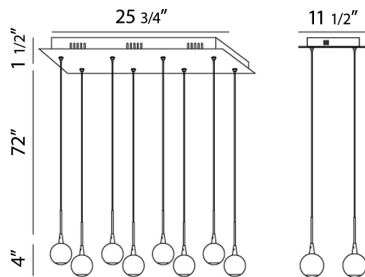

PATRUNO, 8-LIGHT LED CHANDELIER

Product Details

Item No.	:	28169-017
Finish	:	Matte White
Shade	:	Frosted Acrylic
Length	:	25.75"
Width	:	11.5"
Height	:	4"
Est. Weight	:	16.28 lbs
Approval	:	cETLus

BULB DETAILS

No. of Bulbs	:	8
Bulb Type	:	LED
Bulb Wattage	:	2.2W
Bulb Socket	:	LED
Input Voltage	:	120V
Dimmable	:	Yes
Lumens	:	1200lm
Kelvin	:	4200K
CRI	:	72+
Bulb Included	:	Yes

Options Available

ITEM NO.	FINISH	SHADE
28169-017	Matte White	Frosted Acrylic

Contemporary matte metal spheres arranged into clustered arrays

TECHNICAL DETAILS

Hanging Support Type	:	Wire
Wire Length	:	72"
Canopy Length	:	25.75"
Canopy Width	:	11.5"
Canopy Height	:	1.5"

PROJECT INFORMATION