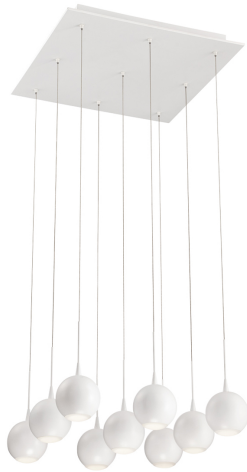

PATRUNO, 9-LIGHT LED CHANDELIER

Product Details

Item No.	:	28170-013
Finish	:	Matte White
Shade	:	Frosted Acrylic
Length	:	18.5"
Width	:	18.5"
Height	:	4"
Est. Weight	:	18.48 lbs
Approval	:	cETLus

BULB DETAILS

No. of Bulbs	:	9
Bulb Type	:	LED
Bulb Wattage	:	2.2W
Bulb Socket	:	LED
Input Voltage	:	120V
Dimmable	:	Yes
Lumens	:	1400lm
Kelvin	:	4200K
CRI	:	72+
Bulb Included	:	Yes

Options Available

ITEM NO.	FINISH	SHADE
28170-013	Matte White	Frosted Acrylic

Contemporary matte metal spheres arranged into clustered arrays

TECHNICAL DETAILS

Hanging Support Type	:	Wire
Wire Length	:	72"
Canopy Length	:	18.5"
Canopy Width	:	18.5"
Canopy Height	:	1.5"

PROJECT INFORMATION