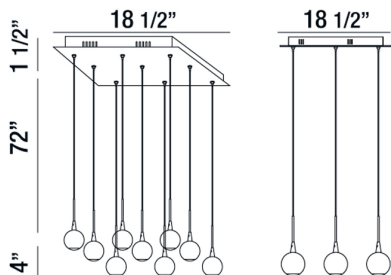

PATRUNO, 9-LIGHT LED CHANDELIER

Product Details

Item No.	:	28170-013
Finish	:	Matte White
Shade	:	Frosted Acrylic
Length	:	18.5"
Width	:	18.5"
Height	:	4"
Est. Weight	:	18.48 lbs
Approval	:	cETLus

BULB DETAILS

No. of Bulbs	:	9
Bulb Type	:	LED
Bulb Wattage	:	2.2W
Bulb Socket	:	LED
Input Voltage	:	120V
Dimmable	:	Yes
Lumens	:	1400lm
Kelvin	:	4200K
CRI	:	72+
Bulb Included	:	Yes

Options Available

ITEM NO.	FINISH	SHADE
28170-013	Matte White	Frosted Acrylic

Contemporary matte metal spheres arranged into clustered arrays

TECHNICAL DETAILS

Hanging Support Type	:	Wire
Wire Length	:	72"
Canopy Length	:	18.5"
Canopy Width	:	18.5"
Canopy Height	:	1.5"

PROJECT INFORMATION