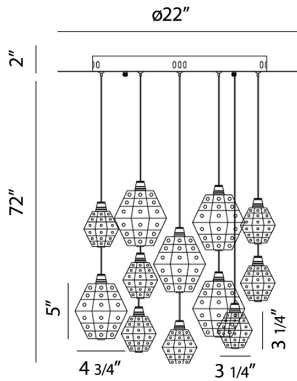

OWEN, 19-LIGHT LED CHANDELIER

Product Details

Item No.	:	28215-011
Finish	:	Chrome
Shade	:	Clear Glass
Diameter	:	22"
Height	:	5"
Est. Weight	:	48.4 lbs
Approval	:	cETLus

BULB DETAILS

No. of Bulbs	:	19
Bulb Type	:	LED
Bulb Wattage	:	3W
Bulb Socket	:	LED
Input Voltage	:	120V
Dimmable	:	Yes
Lumens	:	3230lm
Kelvin	:	2700K
CRI	:	75+
Bulb Included	:	Yes

Options Available

ITEM NO.	FINISH	SHADE
28215-011	Chrome	Clear Glass

Crystal patterned hexagonal glass with polished chrome metalwork

TECHNICAL DETAILS

Hanging Support Type	:	Wire
Wire Length	:	72"
Canopy Diameter	:	22"
Canopy Height	:	2"