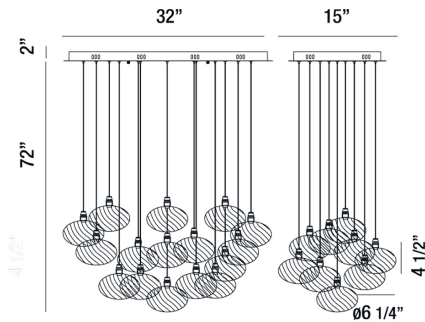

### Product Details

|             |   |             |
|-------------|---|-------------|
| Item No.    | : | 28218-012   |
| Finish      | : | Chrome      |
| Shade       | : | Clear Glass |
| Length      | : | 32"         |
| Width       | : | 15"         |
| Height      | : | 4.5"        |
| Est. Weight | : | 55 lbs      |
| Approval    | : | cETLus      |

### BULB DETAILS

|               |   |        |
|---------------|---|--------|
| No. of Bulbs  | : | 21     |
| Bulb Type     | : | LED    |
| Bulb Wattage  | : | 3W     |
| Bulb Socket   | : | LED    |
| Input Voltage | : | 120V   |
| Dimmable      | : | Yes    |
| Lumens        | : | 3570lm |
| Kelvin        | : | 2700K  |
| CRI           | : | 75+    |
| Bulb Included | : | Yes    |

### Options Available

| ITEM NO.  | FINISH | SHADE       |
|-----------|--------|-------------|
| 28218-012 | Chrome | Clear Glass |

Crystal patterned globe glass with polished chrome metalwork and optional scattering of crystal beads

### TECHNICAL DETAILS

|                      |   |      |
|----------------------|---|------|
| Hanging Support Type | : | Wire |
| Wire Length          | : | 72"  |
| Canopy Length        | : | 32"  |
| Canopy Width         | : | 15"  |
| Canopy Height        | : | 2"   |