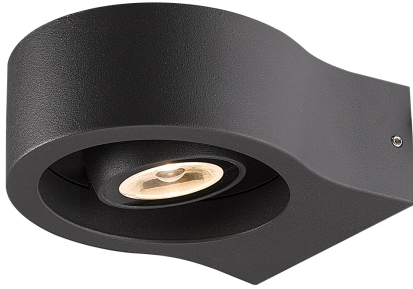

VIEW, LED OUTDOOR WALL MOUNT

Product Details

Item No.	:	28276-029
Finish	:	Graphite Grey
Shade	:	Frost Pc
Width	:	5"
Height	:	2.25"
Max Extension	:	6.25"
Est. Weight	:	2.28 lbs
IP Rating	:	54
Approval	:	cETLus

BULB DETAILS

No. of Bulbs	:	1
Bulb Type	:	LED
Bulb Wattage	:	7W
Bulb Socket	:	LED
Input Voltage	:	120V
Dimmable	:	No
Lumens	:	300lm
Kelvin	:	3000K
CRI	:	82+
Bulb Included	:	Yes

Options Available

ITEM NO.	FINISH	SHADE
28276-012	Marine Grey	Frost Pc
28276-029	Graphite Grey	Frost Pc

For direct wire applications only. Consult factory for junction box accessory plate, sold separately. Aluminum cast construction and powder coated. Patented Design.

TECHNICAL DETAILS

Canopy Length	:	3.96"
Canopy Width	:	1.93"
Beam Angle	:	17 degrees