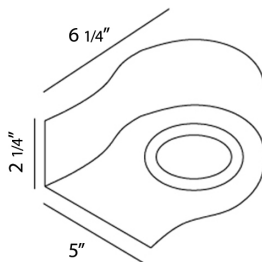

VIEW, LED OUTDOOR WALL MOUNT

Product Details

Item No.	:	28276-029
Finish	:	Graphite Grey
Shade	:	Frost Pc
Width	:	5"
Height	:	2.25"
Max Extension	:	6.25"
Est. Weight	:	2.28 lbs
IP Rating	:	54
Approval	:	cETLus

BULB DETAILS

No. of Bulbs	:	1
Bulb Type	:	LED
Bulb Wattage	:	7W
Bulb Socket	:	LED
Input Voltage	:	120V
Dimmable	:	No
Lumens	:	300lm
Kelvin	:	3000K
CRI	:	82+
Bulb Included	:	Yes

Options Available

ITEM NO.	FINISH	SHADE
28276-012	Marine Grey	Frost Pc
28276-029	Graphite Grey	Frost Pc

For direct wire applications only. Consult factory for junction box accessory plate, sold separately. Aluminum cast construction and powder coated. Patented Design.

TECHNICAL DETAILS

Canopy Length	:	3.96"
Canopy Width	:	1.93"
Beam Angle	:	17 degrees