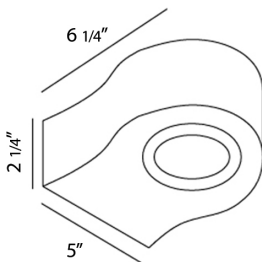

VIEW, LED OUTDOOR WALL MOUNT

Product Details

Item No.	:	28276-012
Finish	:	Marine Grey
Shade	:	Frost Pc
Width	:	5"
Height	:	2.25"
Max Extension	:	6.25"
Est. Weight	:	2.28 lbs
IP Rating	:	54
Approval	:	cETLus

BULB DETAILS

No. of Bulbs	:	1
Bulb Type	:	LED
Bulb Wattage	:	7W
Bulb Socket	:	LED
Input Voltage	:	120V
Dimmable	:	No
Lumens	:	300lm
Kelvin	:	3000K
CRI	:	82+
Bulb Included	:	Yes

Options Available

ITEM NO.	FINISH	SHADE
28276-012	Marine Grey	Frost Pc
28276-029	Graphite Grey	Frost Pc

For direct wire applications only. Consult factory for junction box accessory plate, sold separately. Aluminum cast construction and powder coated. Patented Design.

TECHNICAL DETAILS

Canopy Length	:	3.96"
Canopy Width	:	1.93"
Beam Angle	:	17 degrees