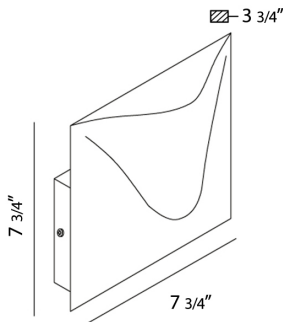

HAVEN, LED OUTDOOR WALL MOUNT

Product Details

Item No.	:	28277-026
Finish	:	Graphite Grey
Shade	:	Frost Pc
Width	:	7.75"
Height	:	7.75"
Max Extension	:	3.75"
Est. Weight	:	4.4 lbs
IP Rating	:	54
Approval	:	cETLus

For direct wire applications only. Consult factory for junction box accessory plate, sold separately. Aluminum cast construction and powder coated. Patented Design.

TECHNICAL DETAILS

Canopy Length	:	4.52"
Canopy Width	:	3.33"
Beam Angle	:	97 degrees