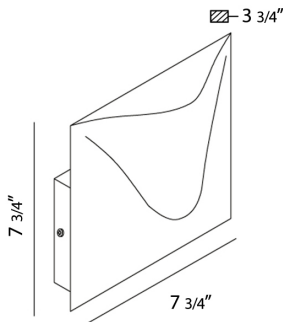

HAVEN, LED OUTDOOR WALL MOUNT

Product Details

Item No.	:	28277-019
Finish	:	Marine Grey
Shade	:	Frost Pc
Width	:	7.75"
Height	:	7.75"
Max Extension	:	3.75"
Est. Weight	:	4.4 lbs
IP Rating	:	54
Approval	:	cETLus

For direct wire applications only. Consult factory for junction box accessory plate, sold separately. Aluminum cast construction and powder coated. Patented Design.

TECHNICAL DETAILS

Canopy Length	:	4.52"
Canopy Width	:	3.33"
Beam Angle	:	97 degrees