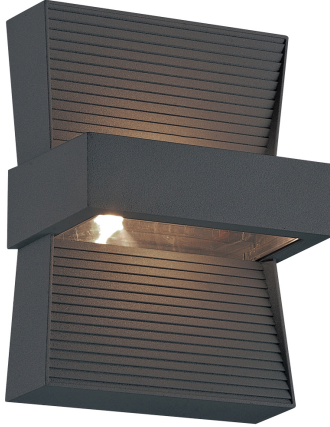

## MILL, LED OUTDOOR WALL MOUNT

### Product Details

Item No.	:	28279-020
Finish	:	Graphite Grey
Shade	:	Frost Pc
Width	:	5.25"
Height	:	7"
Max Extension	:	3.25"
Est. Weight	:	2.04 lbs
IP Rating	:	54
Approval	:	cETLus

### Options Available

ITEM NO.	FINISH	SHADE
28279-013	Marine Grey	Frost Pc
28279-020	Graphite Grey	Frost Pc

For direct wire applications only. Consult factory for junction box accessory plate, sold separately. Aluminum cast construction and powder coated. Patented Design.

### TECHNICAL DETAILS

Canopy Length	:	4.88"
Canopy Width	:	6.87"
Beam Angle	:	45 degrees