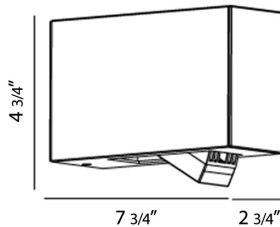

OSCAR, 3-LIGHT LED OUTDOOR WALL MOUNT

Product Details

Item No.	:	28280-026
Finish	:	Graphite Grey
Shade	:	Frost Pc
Width	:	2.75"
Height	:	4.75"
Max Extension	:	7.75"
Est. Weight	:	2.7 lbs
IP Rating	:	54
Approval	:	cETLus

BULB DETAILS

No. of Bulbs	:	3
Bulb Type	:	LED
Bulb Wattage	:	3W
Bulb Socket	:	LED
Input Voltage	:	120V
Dimmable	:	No
Lumens	:	260lm
Kelvin	:	3000K
CRI	:	79+
Bulb Included	:	Yes

Options Available

ITEM NO.	FINISH	SHADE
28280-019	Marine Grey	Frost Pc
28280-026	Graphite Grey	Frost Pc

For direct wire applications only. Consult factory for junction box accessory plate, sold separately. Aluminum cast construction and powder coated. Patented Design.

TECHNICAL DETAILS

Canopy Length	:	2.76"
Canopy Width	:	4.72"
Beam Angle	:	26 degrees