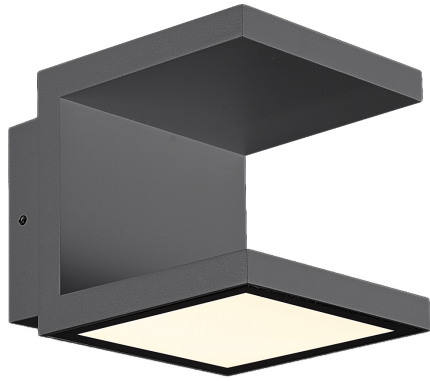

## RAIL, LED OUTDOOR WALL MOUNT

### Product Details

Item No.	:	28284-024
Finish	:	Graphite Grey
Shade	:	Frost Pc
Width	:	4.75"
Height	:	4.75"
Max Extension	:	6"
Est. Weight	:	3.52 lbs
IP Rating	:	54
Approval	:	cETLus

### Options Available

ITEM NO.	FINISH	SHADE
28284-017	Marine Grey	Frost Pc
28284-024	Graphite Grey	Frost Pc

For direct wire applications only. Consult factory for junction box accessory plate, sold separately. Aluminum cast construction and powder coated. Patented Design.

### TECHNICAL DETAILS

Canopy Length	:	3.38"
Canopy Width	:	3.38"
Beam Angle	:	110 degrees