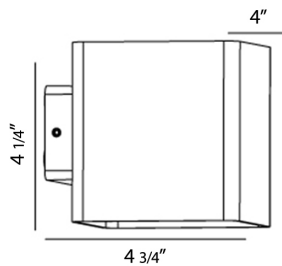

CREST, LED OUTDOOR WALL MOUNT

Options Available

ITEM NO.	FINISH	SHADE
28285-014	Marine Grey	Frost Pc
28285-021	Graphite Grey	Frost Pc

For direct wire applications only. Consult factory for junction box accessory plate, sold separately. Aluminum cast construction and powder coated. Patented Design.

Product Details

Item No.	:	28285-021
Finish	:	Graphite Grey
Shade	:	Frost Pc
Width	:	4"
Height	:	4.25"
Max Extension	:	4.75"
Est. Weight	:	2.42 lbs
IP Rating	:	54
Approval	:	cETLus

BULB DETAILS

No. of Bulbs	:	2
Bulb Type	:	LED
Bulb Wattage	:	5W
Bulb Socket	:	LED
Input Voltage	:	120V
Dimmable	:	No
Lumens	:	620lm
Kelvin	:	3000K
CRI	:	82+
Bulb Included	:	Yes

TECHNICAL DETAILS

Canopy Length	:	1.93"
Canopy Width	:	2.91"
Beam Angle	:	112 degrees

PROJECT INFORMATION

Job Name: Date: Type:

Comments: