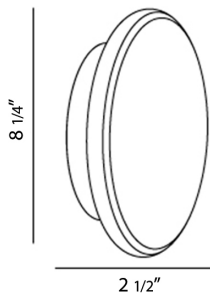

STATE , LED OUTDOOR WALL MOUNT

Product Details

Item No.	:	28289-012
Finish	:	Marine Grey
Shade	:	Frost Pc
Diameter	:	8.25"
Max Extension	:	2.5"
Est. Weight	:	2.64 lbs
IP Rating	:	54
Approval	:	cETLus

BULB DETAILS

No. of Bulbs	:	10
Bulb Type	:	LED
Bulb Wattage	:	1W
Bulb Socket	:	LED
Input Voltage	:	120V
Dimmable	:	No
Lumens	:	360lm
Kelvin	:	3000K
CRI	:	80+
Bulb Included	:	Yes

Options Available

ITEM NO.	FINISH	SHADE
28289-012	Marine Grey	Frost Pc
28289-029	Graphite Grey	Frost Pc

For direct wire applications only. Consult factory for junction box accessory plate, sold separately. Aluminum cast construction and powder coated. Patented Design.

TECHNICAL DETAILS

Canopy Diameter	:	6.73"
Beam Angle	:	53 degrees