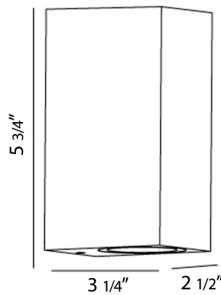

DALE , LED OUTDOOR WALL MOUNT

Product Details

Item No.	:	28290-025
Finish	:	Graphite Grey
Shade	:	Frost Glass
Width	:	2.5"
Height	:	5.75"
Max Extension	:	3.25"
Est. Weight	:	2 lbs
IP Rating	:	54
Approval	:	cETLus

BULB DETAILS

No. of Bulbs	:	2
Bulb Type	:	LED
Bulb Wattage	:	7W
Bulb Socket	:	LED
Input Voltage	:	120V
Dimmable	:	No
Lumens	:	870lm
Kelvin	:	3000K
CRI	:	82+
Bulb Included	:	Yes

Options Available

ITEM NO.	FINISH	SHADE
28290-018	Marine Grey	Frost Glass
28290-025	Graphite Grey	Frost Glass

For direct wire applications only. Consult factory for junction box accessory plate, sold separately. Aluminum cast construction and powder coated. Patented Design.

TECHNICAL DETAILS

Canopy Length	:	2.16"
Canopy Width	:	5.35"
Beam Angle	:	69 degrees