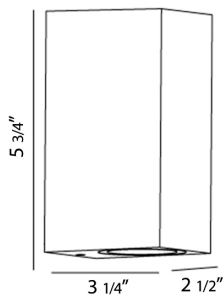

DALE , LED OUTDOOR WALL MOUNT

Product Details

Item No.	:	28290-018
Finish	:	Marine Grey
Shade	:	Frost Glass
Width	:	2.5"
Height	:	5.75"
Max Extension	:	3.25"
Est. Weight	:	2 lbs
IP Rating	:	54
Approval	:	cETLus

BULB DETAILS

No. of Bulbs	:	2
Bulb Type	:	LED
Bulb Wattage	:	7W
Bulb Socket	:	LED
Input Voltage	:	120V
Dimmable	:	No
Lumens	:	870lm
Kelvin	:	3000K
CRI	:	82+
Bulb Included	:	Yes

Options Available

ITEM NO.	FINISH	SHADE
28290-018	Marine Grey	Frost Glass
28290-025	Graphite Grey	Frost Glass

For direct wire applications only. Consult factory for junction box accessory plate, sold separately. Aluminum cast construction and powder coated. Patented Design.

TECHNICAL DETAILS

Canopy Length	:	2.16"
Canopy Width	:	5.35"
Beam Angle	:	69 degrees