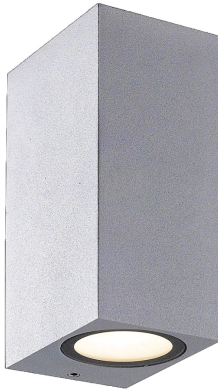

DALE , LED OUTDOOR WALL MOUNT

Product Details

Item No.	:	28290-018
Finish	:	Marine Grey
Shade	:	Frost Glass
Width	:	2.5"
Height	:	5.75"
Max Extension	:	3.25"
Est. Weight	:	2 lbs
IP Rating	:	54
Approval	:	cETLus

BULB DETAILS

No. of Bulbs	:	2
Bulb Type	:	LED
Bulb Wattage	:	7W
Bulb Socket	:	LED
Input Voltage	:	120V
Dimmable	:	No
Lumens	:	870lm
Kelvin	:	3000K
CRI	:	82+
Bulb Included	:	Yes

Options Available

ITEM NO.	FINISH	SHADE
28290-018	Marine Grey	Frost Glass
28290-025	Graphite Grey	Frost Glass

For direct wire applications only. Consult factory for junction box accessory plate, sold separately. Aluminum cast construction and powder coated. Patented Design.

TECHNICAL DETAILS

Canopy Length	:	2.16"
Canopy Width	:	5.35"
Beam Angle	:	69 degrees