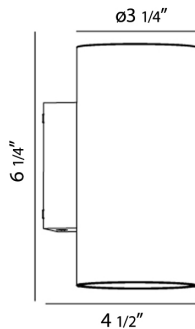

ROTONDO, LED OUTDOOR WALL MOUNT

Product Details

Item No.	:	28301-011
Finish	:	Brushed Aluminum
Shade	:	Frost Glass
Diameter	:	3.25"
Height	:	6.25"
Max Extension	:	4.5"
Est. Weight	:	1.96 lbs
IP Rating	:	54
Approval	:	cETLus

BULB DETAILS

No. of Bulbs	:	2
Bulb Type	:	LED
Bulb Wattage	:	7W
Bulb Socket	:	LED
Input Voltage	:	120V
Dimmable	:	No
Lumens	:	680lm
Kelvin	:	3000K
CRI	:	82+
Bulb Included	:	Yes

Options Available

ITEM NO.	FINISH	SHADE
28301-011	Brushed Aluminum	Frost Glass

For direct wire applications only. Consult factory for junction box accessory plate, sold separately. Aluminum cast construction and powder coated. Patented Design.

TECHNICAL DETAILS

Canopy Length	:	1.31"
Canopy Width	:	2.96"
Beam Angle	:	36.5 degrees