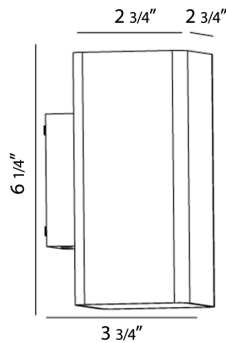

LUNGO, LED OUTDOOR WALL MOUNT

Product Details

Item No.	:	28302-018
Finish	:	Brushed Aluminum
Shade	:	Frost Pc
Length	:	2.75"
Width	:	2.75"
Height	:	6.25"
Max Extension	:	3.75"
Est. Weight	:	1.93 lbs
IP Rating	:	54
Approval	:	cETLus

BULB DETAILS

No. of Bulbs	:	2
Bulb Type	:	LED
Bulb Wattage	:	7W
Bulb Socket	:	LED
Input Voltage	:	120V
Dimmable	:	No
Lumens	:	680lm
Kelvin	:	3000K
CRI	:	82+
Bulb Included	:	Yes

Options Available

ITEM NO.	FINISH	SHADE
28302-018	Brushed Aluminum	Frost Pc

For direct wire applications only. Consult factory for junction box accessory plate, sold separately. Aluminum cast construction and powder coated. Patented Design.

TECHNICAL DETAILS

Canopy Length	:	1.31"
Canopy Width	:	2.96"
Beam Angle	:	36.5 degrees