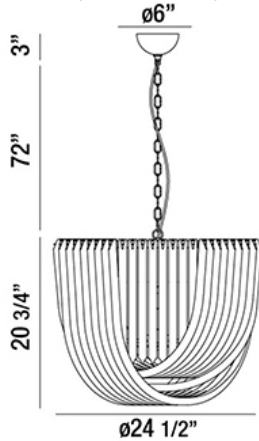

ELISE, 8-LIGHT PENDANT

Product Details

Item No.	:	29033-010
Finish	:	Chrome
Shade	:	Clear Glass
Diameter	:	24.5"
Height	:	20.75"
Est. Weight	:	109.12 lbs
Approval	:	cETLus

BULB DETAILS

No. of Bulbs	:	8
Bulb Type	:	B10
Bulb Wattage	:	60W
Bulb Socket	:	E12
Input Voltage	:	120V
Dimmable	:	Yes
Bulb Included	:	No

Options Available

ITEM NO.	FINISH	SHADE
29033-010	Chrome	Clear Glass

Embracing clear glass rods suspended from a polish chrome frame

TECHNICAL DETAILS

Hanging Support Type	:	Chain
Chain Length	:	72"
Canopy Diameter	:	6"
Canopy Height	:	3"