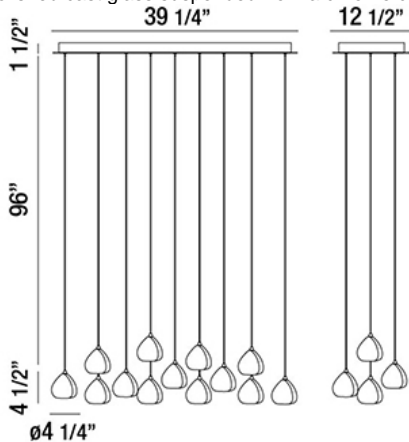

### Product Details

Item No.	:	29045-044
Finish	:	Chrome
Shade	:	Mixed
Length	:	39.25"
Width	:	12.5"
Height	:	4.5"
Est. Weight	:	42.24 lbs
Approval	:	cETLus

### BULB DETAILS

No. of Bulbs	:	13
Bulb Type	:	G4
Bulb Voltage	:	12V
Bulb Wattage	:	20W
Bulb Socket	:	G4
Input Voltage	:	120V
Dimmable	:	Yes
Bulb Included	:	Yes

### TECHNICAL DETAILS

Hanging Support Type	:	Wire
Wire Length	:	96"
Canopy Length	:	39.25"
Canopy Width	:	12.5"
Canopy Height	:	1.5"

Translucent polished cast glass suspended from a chrome canopy