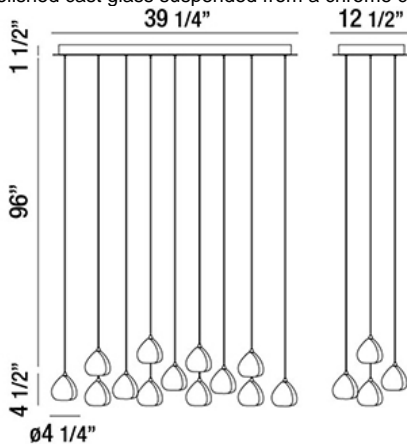

LUCIDO, 13-LIGHT OVAL CHANDELIER

Product Details

Item No.	:	29045-013
Finish	:	Chrome
Shade	:	Clear
Length	:	39.25"
Width	:	12.5"
Height	:	4.5"
Est. Weight	:	42.24 lbs
Approval	:	cETLus

BULB DETAILS

No. of Bulbs	:	13
Bulb Type	:	G4
Bulb Voltage	:	12V
Bulb Wattage	:	20W
Bulb Socket	:	G4
Input Voltage	:	120V
Dimmable	:	Yes
Bulb Included	:	Yes

Options Available

ITEM NO.	FINISH	SHADE
29045-013	Chrome	Clear
29045-020	Chrome	Smoke
29045-037	Chrome	Amber
29045-044	Chrome	Mixed

TECHNICAL DETAILS

Hanging Support Type	:	Wire
Wire Length	:	96"
Canopy Length	:	39.25"
Canopy Width	:	12.5"
Canopy Height	:	1.5"

Translucent polished cast glass suspended from a chrome canopy

PROJECT INFORMATION

Job Name: Date: Type:

Comments: