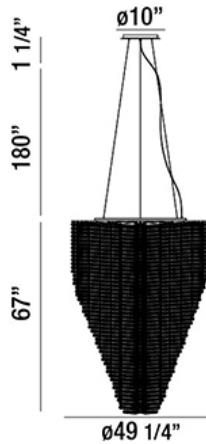

COHEN, 24-LIGHT CHANDELIER

Product Details

Item No.	:	29052-011
Finish	:	Chrome
Shade	:	Clear Crystal
Diameter	:	49.25"
Height	:	67"
Est. Weight	:	230.12 lbs
Approval	:	cETLus

BULB DETAILS

No. of Bulbs	:	12
Bulb Type	:	G9
Bulb Wattage	:	40W
Bulb Socket	:	G9
Input Voltage	:	120V
Dimmable	:	Yes
Bulb Included	:	No

Options Available

ITEM NO.	FINISH	SHADE
29052-011	Chrome	Clear Crystal

Star patterned shades of draping crystal beads supported by a chrome canopy

TECHNICAL DETAILS

Hanging Support Type	:	Aircraft Cable
Aircraft Cable Length	:	180"
Power Wire Length	:	180"
Canopy Diameter	:	10"
Canopy Height	:	1.25"