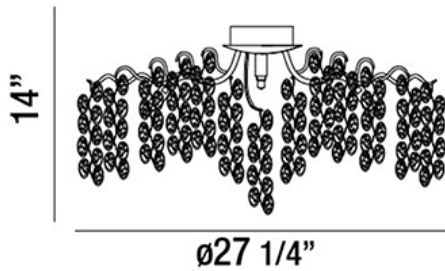

CAMPOBASSO, 7-LIGHT LINEAR FLUSHMOUNT

Product Details

Item No.	:	29057-016
Finish	:	Gold
Shade	:	Clear And Amber
Diameter	:	27.25"
Height	:	14"
Est. Weight	:	25.96 lbs
Approval	:	cETLus

BULB DETAILS

No. of Bulbs	:	7
Bulb Type	:	G9
Bulb Wattage	:	40W
Bulb Socket	:	G9
Input Voltage	:	120V
Dimmable	:	Yes
Bulb Included	:	Yes

Options Available

ITEM NO.	FINISH	SHADE
29057-016	Gold	Clear And Amber

Intricate gold metal wire frame adorned by delicately hand strung glass wafers

PROJECT INFORMATION

Job Name: Date: Type:

Comments: