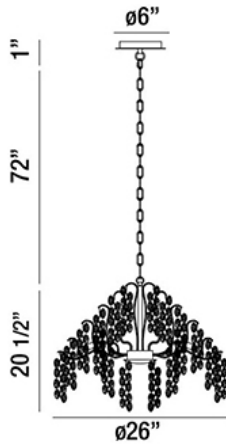

CAMPOBASSO, 8-LIGHT CHANDELIER

Product Details

Item No.	:	29059-010
Finish	:	Gold
Shade	:	Clear And Amber
Diameter	:	26"
Height	:	20.5"
Est. Weight	:	33 lbs
Approval	:	cETLus

BULB DETAILS

No. of Bulbs	:	8
Bulb Type	:	G9
Bulb Wattage	:	40W
Bulb Socket	:	G9
Input Voltage	:	120V
Dimmable	:	Yes
Bulb Included	:	Yes

Options Available

ITEM NO.	FINISH	SHADE
29059-010	Gold	Clear And Amber

Intricate gold metal wire frame adorned by delicately hand strung glass wafers

TECHNICAL DETAILS

Hanging Support Type	:	Chain
Chain Length	:	72"
Canopy Diameter	:	6"
Canopy Height	:	1"