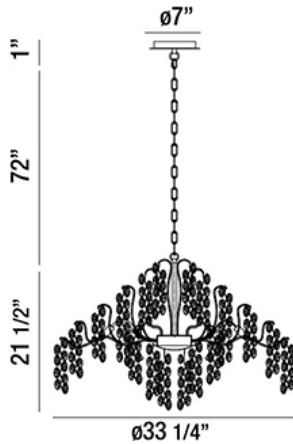

CAMPOBASSO, 11-LIGHT CHANDELIER

Product Details

Item No.	:	29060-016
Finish	:	Gold
Shade	:	Clear And Amber
Diameter	:	33.25"
Height	:	21.5"
Est. Weight	:	45.1 lbs
Approval	:	cETLus

BULB DETAILS

No. of Bulbs	:	11
Bulb Type	:	G9
Bulb Wattage	:	40W
Bulb Socket	:	G9
Input Voltage	:	120V
Dimmable	:	Yes
Bulb Included	:	Yes

Options Available

ITEM NO.	FINISH	SHADE
29060-016	Gold	Clear And Amber

Intricate gold metal wire frame adorned by delicately hand strung glass wafers

TECHNICAL DETAILS

Hanging Support Type	:	Chain
Chain Length	:	72"
Canopy Diameter	:	7"
Canopy Height	:	1"