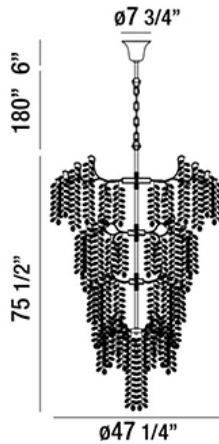

CAMPOBASSO, 33-LIGHT CHANDELIER

Product Details

Item No.	:	29062-010
Finish	:	Gold
Shade	:	Clear And Amber
Diameter	:	47.25"
Height	:	75.5"
Est. Weight	:	266.64 lbs
Approval	:	cETLus

BULB DETAILS

No. of Bulbs	:	33
Bulb Type	:	G9
Bulb Wattage	:	40W
Bulb Socket	:	G9
Input Voltage	:	120V
Dimmable	:	Yes
Bulb Included	:	Yes

Options Available

ITEM NO.	FINISH	SHADE
29062-010	Gold	Clear And Amber

Intricate gold metal wire frame adorned by delicately hand strung glass wafers

TECHNICAL DETAILS

Hanging Support Type	:	Chain
Chain Length	:	180"
Canopy Diameter	:	7.75"
Canopy Height	:	6"