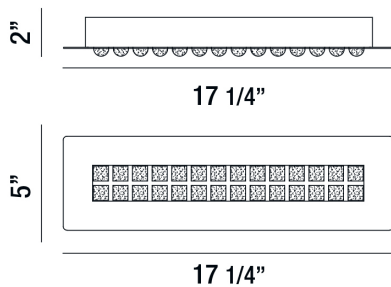

DENSO, 1-LIGHT LED LINEAR SURFACE MOUNT

Product Details

Item No.	:	29098-019
Finish	:	Chrome
Shade	:	Glass Diffuser
Length	:	17.25"
Width	:	5"
Height	:	2"
Est. Weight	:	11.22 lbs
Approval	:	cETLus

BULB DETAILS

No. of Bulbs	:	1
Bulb Type	:	LED
Bulb Wattage	:	14.4W
Bulb Socket	:	LED
Input Voltage	:	120V
Dimmable	:	Yes
Lumens	:	1720lm
Kelvin	:	3000K
Bulb Included	:	Yes

Options Available

ITEM NO.	FINISH	SHADE
29098-019	Chrome	Glass Diffuser

Casted piastra glass diffuser embedded in a polished chrome frame

PROJECT INFORMATION

Job Name: Date: Type:

Comments: