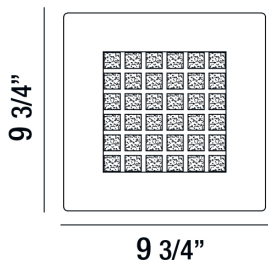

Options Available

ITEM NO.	FINISH	SHADE
29101-016	Chrome	Glass Diffuser

Casted piastra glass diffuser embedded in a polished chrome frame