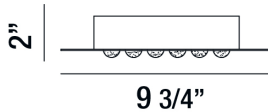

Options Available

ITEM NO.	FINISH	SHADE
29101-016	Chrome	Glass Diffuser

Casted piastra glass diffuser embedded in a polished chrome frame