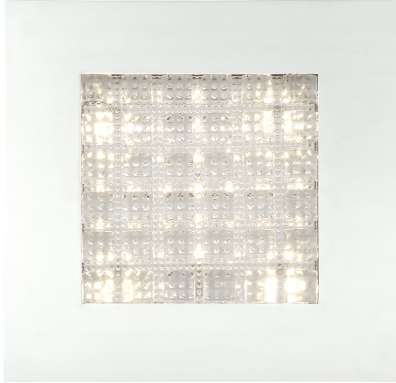

## DENSO, 1-LIGHT LED MEDIUM SURFACE MOUNT

### Product Details

Item No.	:	29101-016
Finish	:	Chrome
Shade	:	Glass Diffuser
Length	:	9.75"
Width	:	9.75"
Height	:	2"
Est. Weight	:	5.57 lbs
Approval	:	cETLus

### Options Available

ITEM NO.	FINISH	SHADE
29101-016	Chrome	Glass Diffuser

Casted piastra glass diffuser embedded in a polished chrome frame