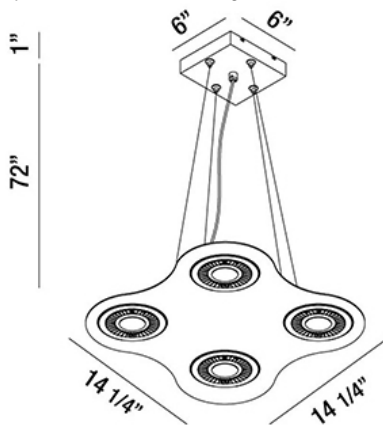

VISION, 4-LIGHT LED PENDANT

Product Details

Item No.	:	29485-017
Finish	:	White/black
Length	:	14.25"
Width	:	14.25"
Est. Weight	:	10.95 lbs

BULB DETAILS

No. of Bulbs	:	4
Bulb Type	:	LED
Bulb Voltage	:	40V
Bulb Wattage	:	5W
Bulb Socket	:	LED
Dimmable	:	Yes
Lumens	:	1800lm
Kelvin	:	3000K
CRI	:	80+
Bulb Included	:	Yes

Options Available

ITEM NO.	FINISH	SHADE
29485-017	White/black	

Black Rotating eyeball lens on contrasting matte finish frame

TECHNICAL DETAILS

Hanging Support Type	:	Aircraft Cable
Aircraft Cable Length	:	72"
Power Wire Length	:	72"
Canopy Length	:	6"
Canopy Width	:	6"
Canopy Height	:	1"