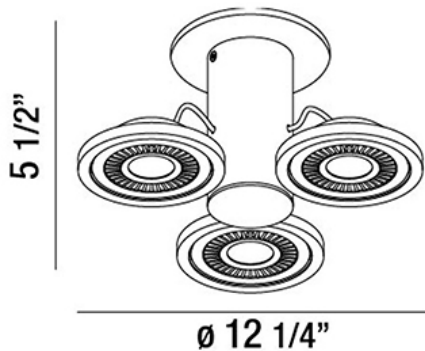

Options Available

ITEM NO.	FINISH	SHADE
29486-014	White/black	

Black Rotating eyeball lens on contrasting matte finish frame