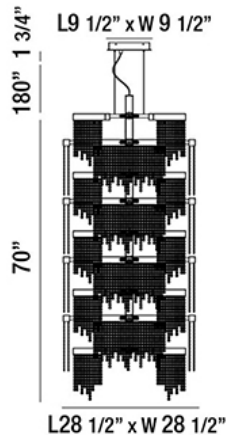

ROSSI, 36-LIGHT MULTI-TIER LED CHANDELIER

Product Details

Item No.	:	30007-017
Finish	:	Chrome
Shade	:	Clear Crystal
Length	:	28.5"
Width	:	28.5"
Height	:	70"
Est. Weight	:	308 lbs
Approval	:	cETLus

BULB DETAILS

No. of Bulbs	:	36
Bulb Type	:	LED
Bulb Wattage	:	14W
Bulb Socket	:	LED
Input Voltage	:	120V
Dimmable	:	Yes
Lumens	:	41600lm
Kelvin	:	3000K
Bulb Included	:	Yes

Options Available

ITEM NO.	FINISH	SHADE
30007-017	Chrome	Clear Crystal

Geometric curtains of crystal beading cascading from an LED lit polished chrome frame

TECHNICAL DETAILS

Hanging Support Type	:	Aircraft Cable
Aircraft Cable Length	:	180"
Power Wire Length	:	180"
Canopy Length	:	9.5"
Canopy Width	:	9.5"
Canopy Height	:	1.75"