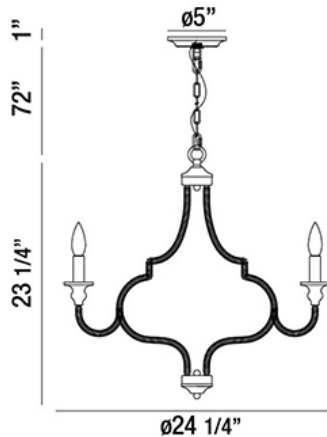

CORDA, 5-LIGHT CHANDELIER

Product Details

Item No.	:	30020-016
Finish	:	Oil Rubbed Bronze
Diameter	:	24.25"
Height	:	23.25"
Est. Weight	:	9.97 lbs
Approval	:	cETLus

BULB DETAILS

No. of Bulbs	:	5
Bulb Type	:	E12
Bulb Wattage	:	40W
Bulb Socket	:	E12
Input Voltage	:	120V
Dimmable	:	Yes
Bulb Included	:	No

Options Available

ITEM NO.	FINISH	SHADE
30020-016	Oil Rubbed Bronze	

Jute rope frame with bronze accents

TECHNICAL DETAILS

Hanging Support Type	:	Chain
Chain Length	:	72"
Canopy Diameter	:	5"
Canopy Height	:	1"