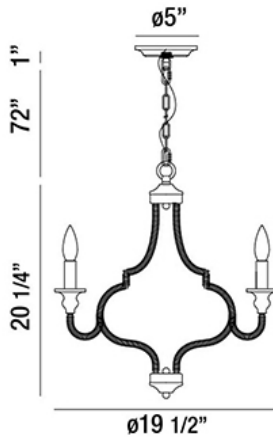

CORDA, 4-LIGHT CHANDELIER

Product Details

Item No.	:	30021-013
Finish	:	Oil Rubbed Bronze
Diameter	:	19.5"
Height	:	20.25"
Est. Weight	:	8.01 lbs
Approval	:	cETLus

BULB DETAILS

No. of Bulbs	:	4
Bulb Type	:	B10
Bulb Wattage	:	40W
Bulb Socket	:	E12
Input Voltage	:	120V
Dimmable	:	Yes
Bulb Included	:	No

Options Available

ITEM NO.	FINISH	SHADE
30021-013	Oil Rubbed Bronze	

Jute rope frame with bronze accents

TECHNICAL DETAILS

Hanging Support Type	:	Chain
Chain Length	:	72"
Canopy Diameter	:	5"
Canopy Height	:	1"