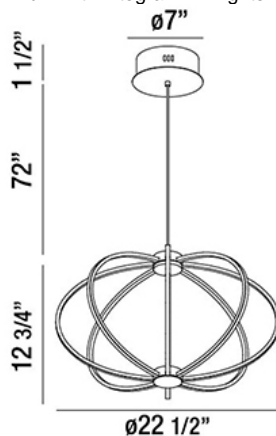

### Product Details

Item No.	:	30035-027
Finish	:	White
Shade	:	Frosted
Diameter	:	22.5"
Height	:	12.75"
Est. Weight	:	5.5 lbs
Approval	:	cETLus

### TECHNICAL DETAILS

Hanging Support Type	:	Wire
Wire Length	:	72"
Canopy Diameter	:	7"
Canopy Height	:	2.5"