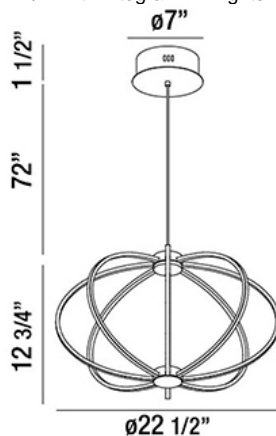

### Product Details

Item No.	:	30035-034
Finish	:	Black
Shade	:	Frosted
Diameter	:	22.5"
Height	:	12.75"
Est. Weight	:	5.5 lbs
Approval	:	cETLus

### TECHNICAL DETAILS

Hanging Support Type	:	Wire
Wire Length	:	72"
Canopy Diameter	:	7"
Canopy Height	:	2.5"