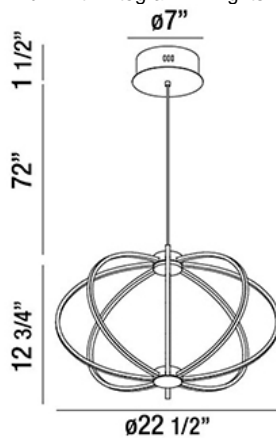

### Product Details

Item No.	:	30035-010
Finish	:	Gold
Shade	:	Frosted
Diameter	:	22.5"
Height	:	12.75"
Est. Weight	:	5.5 lbs
Approval	:	cETLus

### TECHNICAL DETAILS

Hanging Support Type	:	Wire
Wire Length	:	72"
Canopy Diameter	:	7"
Canopy Height	:	2.5"