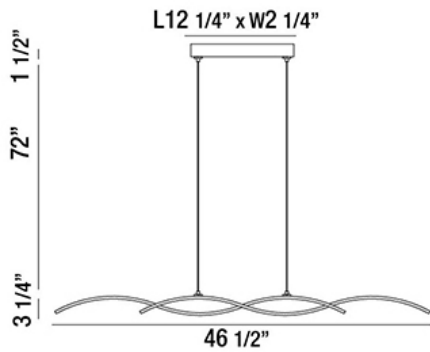

SLY, 4-LIGHT LED PENDANT

Options Available

ITEM NO.	FINISH	SHADE
30042-018	Silver	Frosted

Aluminum waves of integral LED lights

Product Details

Item No.	:	30042-018
Finish	:	Silver
Shade	:	Frosted
Length	:	46"
Width	:	3.25"
Height	:	3.25"
Est. Weight	:	3.74 lbs
Approval	:	cETLus

BULB DETAILS

No. of Bulbs	:	4
Bulb Type	:	LED
Bulb Wattage	:	6.5W
Bulb Socket	:	LED
Input Voltage	:	120V
Dimmable	:	Yes
Lumens	:	2080lm
Kelvin	:	3000K
Bulb Included	:	Yes

TECHNICAL DETAILS

Hanging Support Type	:	Wire
Wire Length	:	72"
Canopy Length	:	12.25"
Canopy Width	:	2.25"
Canopy Height	:	1.75"