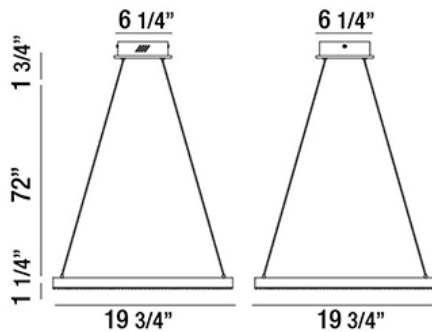

ZATINA, SQUARE LED PENDANT

Product Details

Item No.	:	30061-019
Finish	:	Chrome
Shade	:	Crystal
Length	:	19.75"
Width	:	19.75"
Height	:	1.25"
Est. Weight	:	11.66 lbs
Approval	:	cETLus

BULB DETAILS

No. of Bulbs	:	1
Bulb Type	:	LED
Bulb Wattage	:	24W
Bulb Socket	:	LED
Input Voltage	:	120V
Dimmable	:	Yes
Lumens	:	2160lm
Kelvin	:	3000K
CRI	:	80+
Bulb Included	:	Yes

Options Available

ITEM NO.	FINISH	SHADE
30061-019	Chrome	Crystal

Clear bottom ring of chrome metal filled with a bed of crystals

TECHNICAL DETAILS

Hanging Support Type	:	Aircraft Cable
Aircraft Cable Length	:	72"
Power Wire Length	:	72"
Canopy Length	:	6.25"
Canopy Width	:	6.25"
Canopy Height	:	1.75"