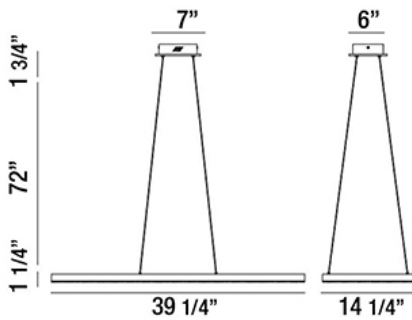

### Product Details

Item No.	:	30062-016
Finish	:	Chrome
Shade	:	Crystal
Length	:	39.25"
Width	:	14.25"
Height	:	1.25"
Est. Weight	:	14.74 lbs
Approval	:	cETLus

### TECHNICAL DETAILS

Hanging Support Type	:	Aircraft Cable
Aircraft Cable Length	:	72"
Canopy Length	:	7"
Canopy Width	:	6"
Canopy Height	:	1.75"